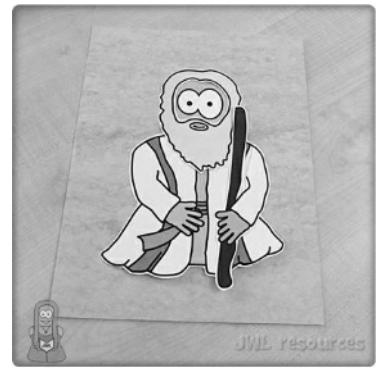

# Instructions

Cut out the 3 parts. Colour Aaron and the plagues symbols on his staff. Stick Aaron onto the background or coloured paper. stick the staff in place and his hand above.

# Instructions

Cut out the 3 parts. Stick Moses onto the background or coloured paper. Stick the hair and beard in place. Attach his hand and staff.

# Instructions

Cut out the 3 parts. Attach Pharaoh onto the background or coloured paper. Add his collar and arms first then his headdress.