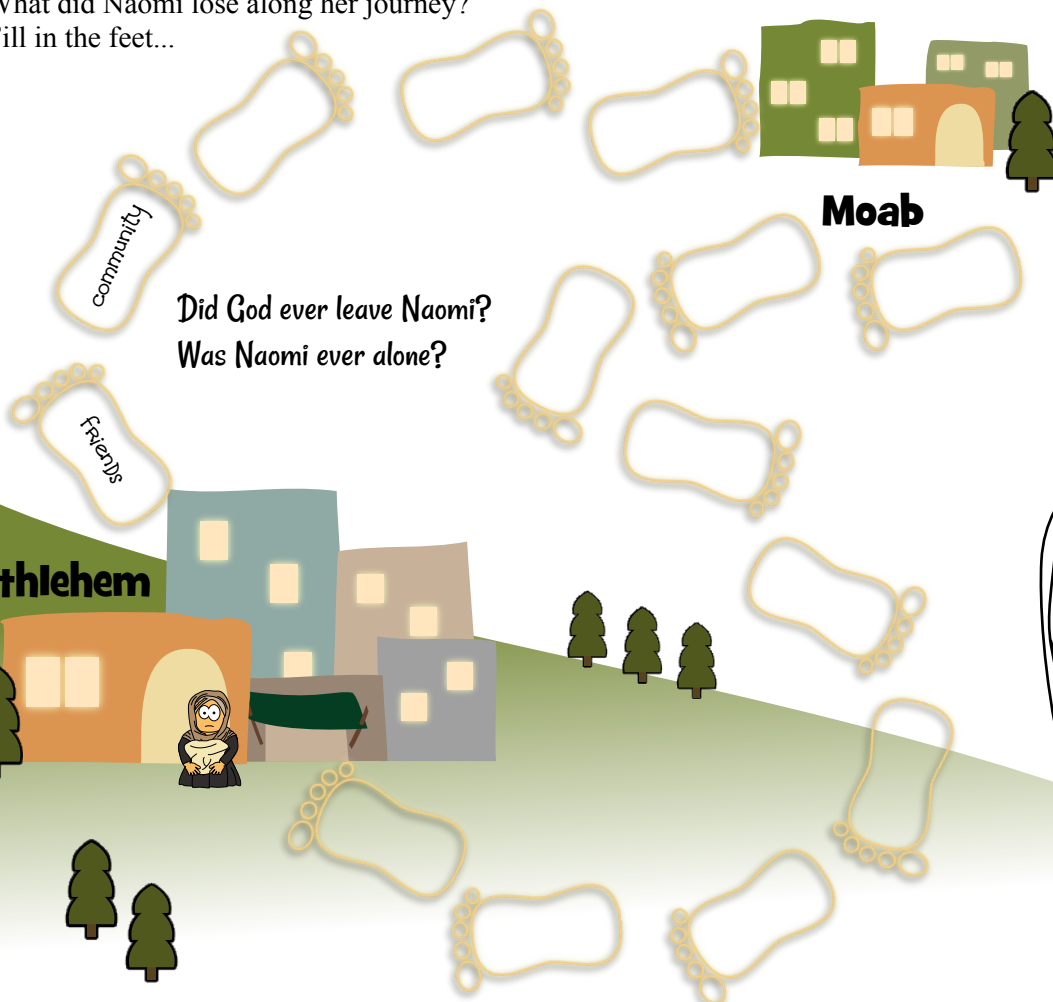

Bible Heroes

Naomi

A Journey of Sadness

Discuss with a group the answers to these true or false statements

Naomi experienced famine

True False

Naomi wanted to move to Moab

True False

Naomi wanted to move to Bethlehem

True False

Naomi was being kind when she told the women to leave her

True False

Circle the things Ruth had to give up to go with Naomi to Bethlehem?

family

customs

lifestyle

security

clothes

religion

husband

money

home

children

What did Naomi lose along her journey?
Fill in the feet...

Help Ruth find her way through Naomi's head scarf.