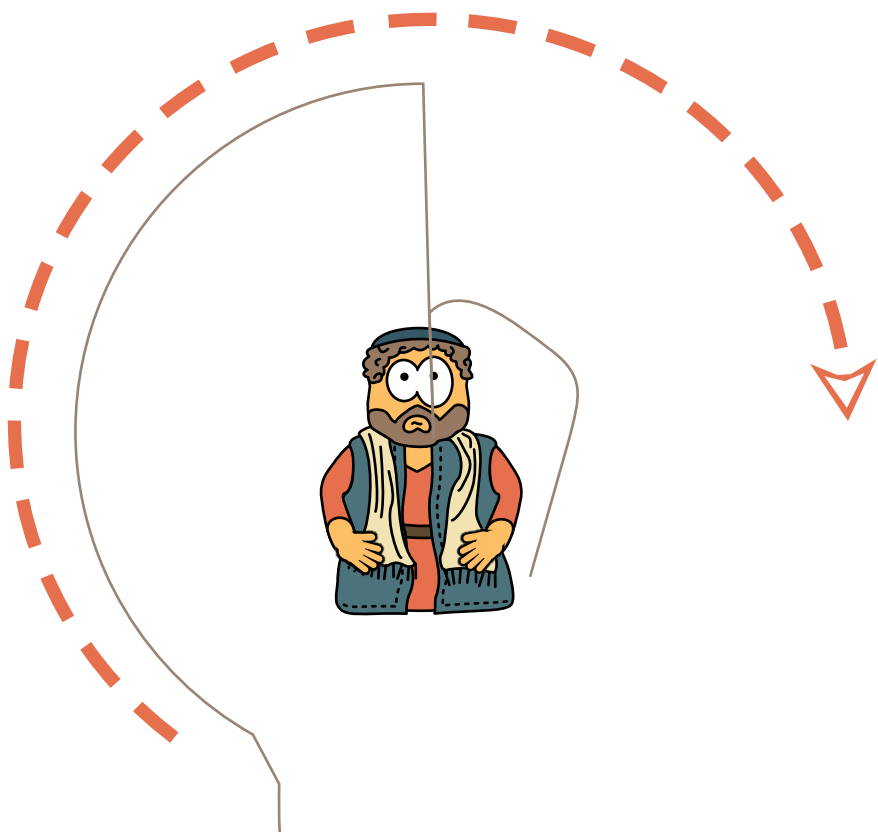

Instructions

Cut lower section off

Cut following the grey lines

Leave the piece below attached to the card

Place piece 'A' behind the piece attached to card so

middle slits line up

Align middle slits of 'B & C'
& hook into the card pieces

Fold the small flat of piece
of 'B' over lower edge of card
and tape in place.

Tape the turn flats together.

Spin the card and watch it change!

Jude realized
God loved him
And everyone
who follows
His Son Jesus