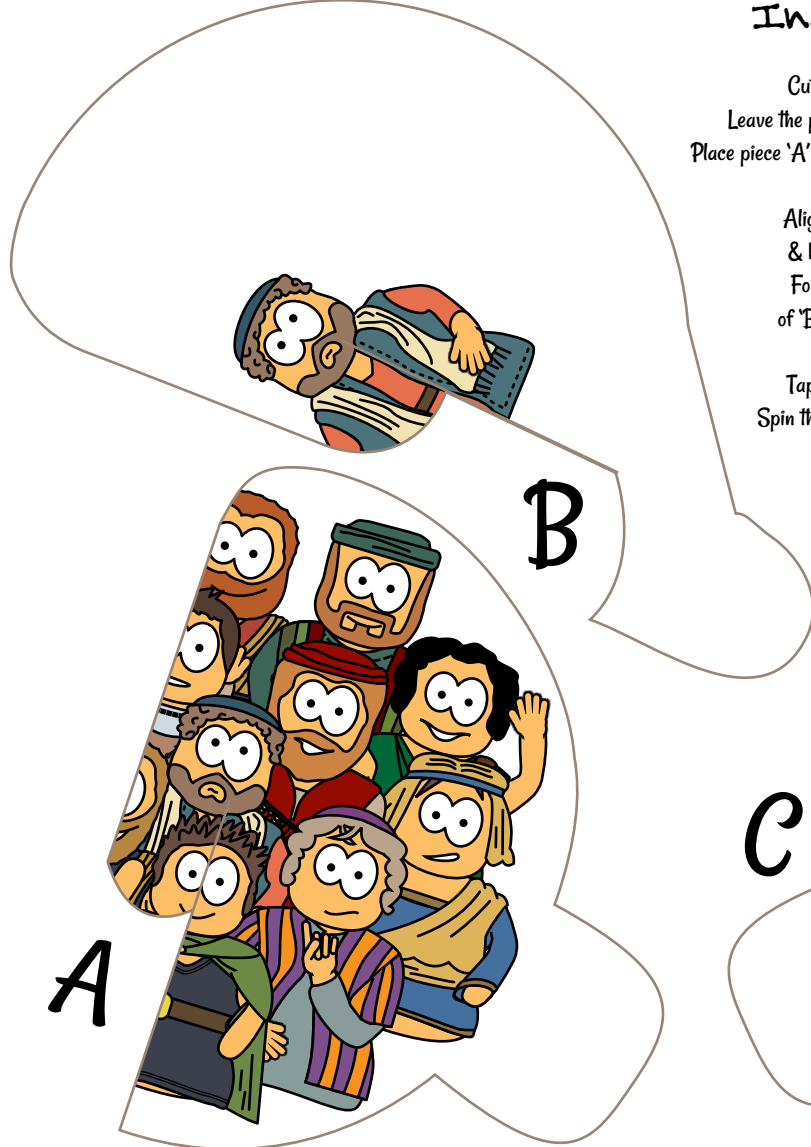

Instructions

Cut lower section off

Cut following the grey lines

Leave the piece below attached to the card

Place piece 'A' behind the piece attached to card so

middle slits line up

Align middle slits of 'B & C'

& hook into the card pieces

Fold the small flat of piece

of 'B' over lower edge of card

and tape in place.

Tape the turn flats together.

Spin the card and watch it change!

Jude realised
God loved him
And everyone
who follows
His Son Jesus