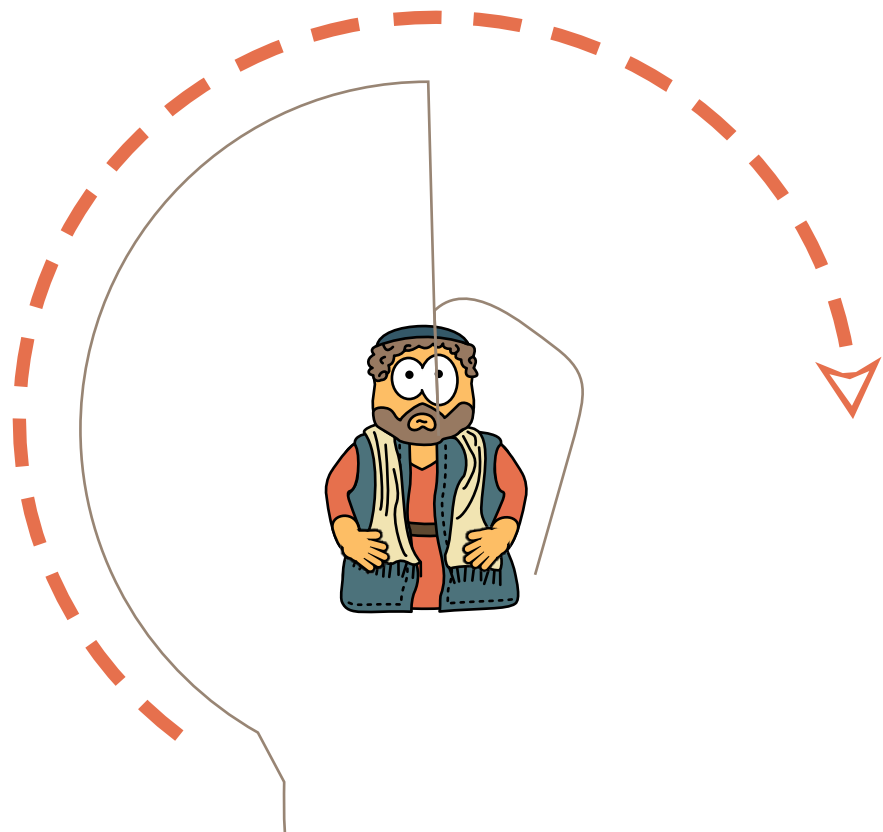

Instructions

Cut lower section off

Cut following the grey lines

Leave the piece below attached to the card

Place piece 'A' behind the piece attached to card so

middle slits line up

Align middle slits of 'B & C'

& hook into the card pieces

Fold the small flat of piece

of 'B' over lower edge of card

and tape in place.

Tape the turn flats together.

Spin the card and watch it change!

Jude realised
God loved him
And everyone
who follows
His Son Jesus